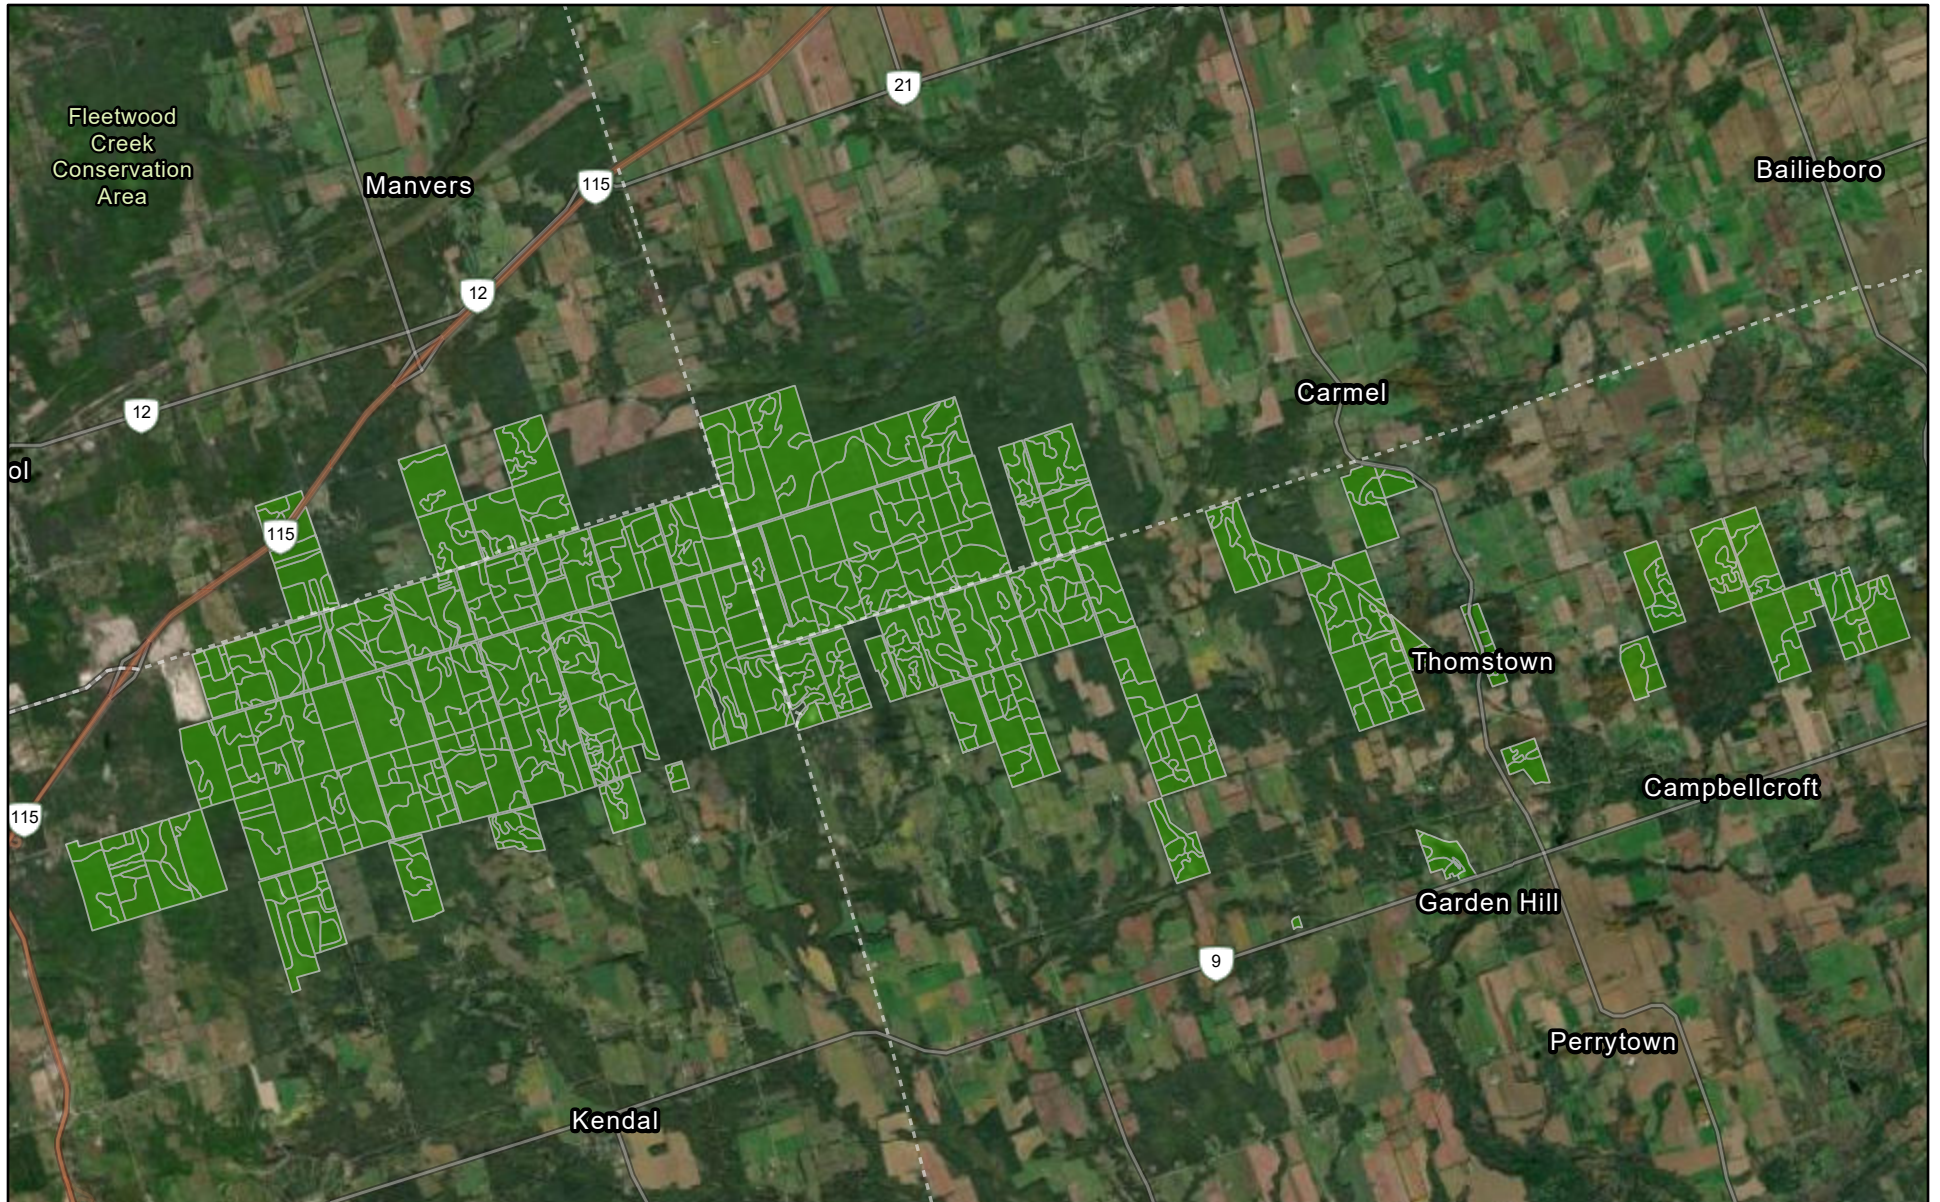

# Ganaraska Forest Compartments

1/28/2022

1:125,000